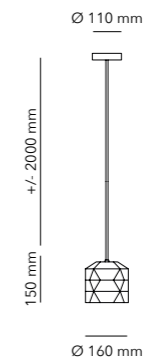

GENERAL INFORMATION

Use LED lighting only. Led
bulb not including