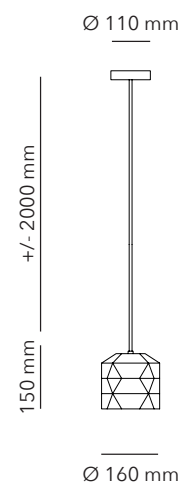

TRIGAMI SMALL

PRODUCT TYPE
ENVIRONMENT
ITEM NO.
MATERIALS
COLOURS

Pendant lamp
Indoor use only
TR01
Ceramic
Green, Winered,
Yellow, Black & White

DIMENSIONS
CORD LENGTH
LEAD TIME

Use LED lighting only.
Led bulb not including