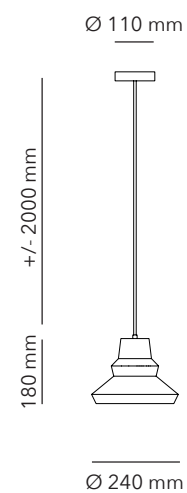

SVDH.

LIGHTS

DATASHEET 2023

ZANDI LARGE

PRODUCT TYPE
ENVIRONMENT
ITEM NO.
MATERIALS
COLOURS
DIMENSIONS
CORD LENGTH
LEAD TIME

Pendant lamp
Indoor use only
ZND01
Sand
Black
Ø 240 x 180 mm
2 meter
4 - 6 weeks

GENERAL INFORMATION

Use LED lighting only.
Led bulb not including

ZND 01

ZANDI SMALL

PRODUCT TYPE	Pendant lamp
ENVIRONMENT	Indoor use only
ITEM NO.	ZND02
MATERIALS	Sand
COLOURS	Black
DIMENSIONS	Ø 180 x 185 mm
CORD LENGTH	2 meter
LEAD TIME	4 - 6 weeks

GENERAL INFORMATION

Use LED lighting only.
Led bulb not including

ZND 02

ZANDI MEDIUM

PRODUCT TYPE
ENVIRONMENT
ITEM NO.
MATERIALS
COLOURS
DIMENSIONS
CORD LENGTH
LEAD TIME

Pendant lamp
Indoor use only
ZND03
Sand
Black
Ø 190 x 190 mm
2 meter
4 - 6 weeks