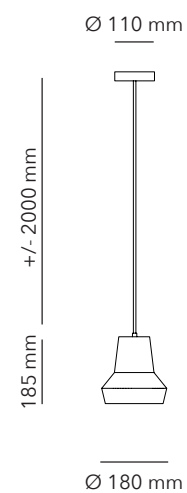

SVDH.

LIGHTS

DATASHEET 2023

ZANDI LARGE

PRODUCT TYPE
ENVIRONMENT
ITEM NO.
MATERIALS
COLOURS
DIMENSIONS
CORD LENGTH
LEAD TIME

Pendant lamp
Indoor use only
ZND01
Sand
Black
Ø 240 x 180 mm
2 meter
4 - 6 weeks

GENERAL INFORMATION

Use LED lighting only.
Led bulb not including

ZND 01

ZANDI SMALL

PRODUCT TYPE	Pendant lamp
ENVIRONMENT	Indoor use only
ITEM NO.	ZND02
MATERIALS	Sand
COLOURS	Black
DIMENSIONS	Ø 180 x 185 mm
CORD LENGTH	2 meter
LEAD TIME	4 - 6 weeks

GENERAL INFORMATION

Use LED lighting only.
Led bulb not including

ZND 02

ZANDI MEDIUM

PRODUCT TYPE
ENVIRONMENT
ITEM NO.
MATERIALS
COLOURS
DIMENSIONS
CORD LENGTH
LEAD TIME

Pendant lamp
Indoor use only
ZND03
Sand
Black
Ø 190 x 190 mm
2 meter
4 - 6 weeks