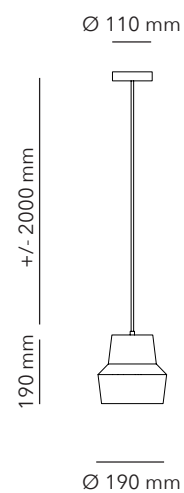

GENERAL INFORMATION

Use LED lighting only.
Led bulb not including