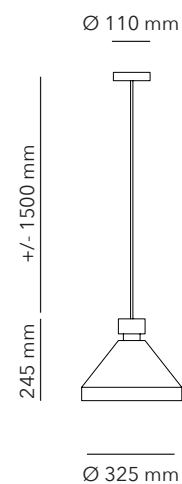

GENERAL INFORMATION

Use LED lighting only.
Led bulb not including