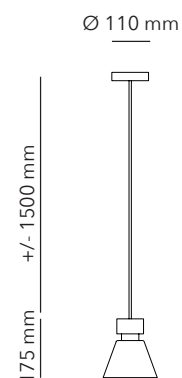

SVDH.

LIGHTS

DATASHEET 2023

BOTTO SMALL

PRODUCT TYPE	Pendant lamp
ENVIRONMENT	Indoor use only
ITEM NO.	BTO01
MATERIALS	Steel & wood
COLOURS	Dark Blue, Bright Yellow, Winered & Black
DIMENSIONS	Ø 160 x 175 mm
CORD LENGTH	1500 mm
LEAD TIME	4 - 6 weeks

GENERAL INFORMATION

Use LED lighting only.
Led bulb not including

Ø 160 mm

BTO 01

BOTTO MEDIUM

PRODUCT TYPE	Pendant lamp
ENVIRONMENT	Indoor use only
ITEM NO.	BTO02
MATERIALS	Steel & wood
COLOURS	Dark Blue, Bright Yellow, Winered & Black
DIMENSIONS	Ø 240 x 185 mm
CORD LENGTH	1500 mm
LEAD TIME	4 - 6 weeks

GENERAL INFORMATION Use LED lighting only.
Led bulb not including

BTO 02

BOTTO LARGE

PRODUCT TYPE	Pendant lamp
ENVIRONMENT	Indoor use only
ITEM NO.	BTO03
MATERIALS	Steel & wood
COLOURS	Dark Blue, Bright Yellow, Winered & Black
DIMENSIONS	Ø 325x245 mm
CORD LENGTH	1500 mm
LEAD TIME	4 - 6 weeks