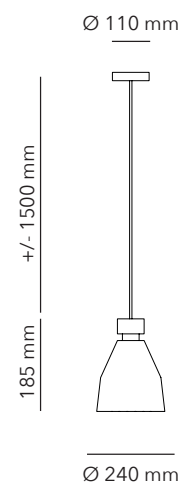

SVDH.

LIGHTS

DATASHEET 2023

BOTTO SMALL

PRODUCT TYPE	Pendant lamp
ENVIRONMENT	Indoor use only
ITEM NO.	BTO01
MATERIALS	Steel & wood
COLOURS	Dark Blue, Bright Yellow, Winered & Black
DIMENSIONS	Ø 160 x 175 mm
CORD LENGTH	1500 mm
LEAD TIME	4 - 6 weeks

GENERAL INFORMATION

Use LED lighting only.
Led bulb not including

Ø 160 mm

BTO 01

BOTTO MEDIUM

PRODUCT TYPE	Pendant lamp
ENVIRONMENT	Indoor use only
ITEM NO.	BTO02
MATERIALS	Steel & wood
COLOURS	Dark Blue, Bright Yellow, Winered & Black
DIMENSIONS	Ø 240 x 185 mm
CORD LENGTH	1500 mm
LEAD TIME	4 - 6 weeks

GENERAL INFORMATION Use LED lighting only.
Led bulb not including

BTO 02

BOTTO LARGE

PRODUCT TYPE	Pendant lamp
ENVIRONMENT	Indoor use only
ITEM NO.	BTO03
MATERIALS	Steel & wood
COLOURS	Dark Blue, Bright Yellow, Winered & Black
DIMENSIONS	Ø 325x245 mm
CORD LENGTH	1500 mm
LEAD TIME	4 - 6 weeks