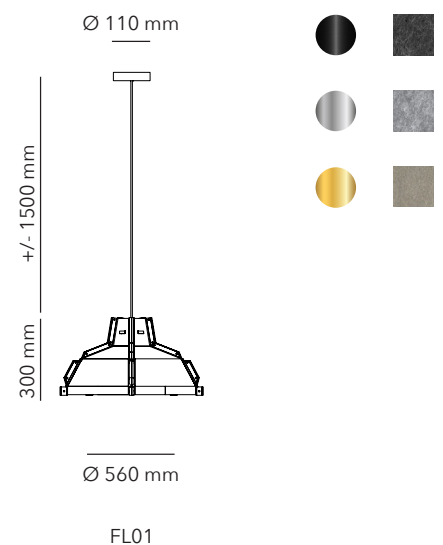

GENERAL INFORMATION

Use LED lighting only.
Led bulb not including

** Other PETfelt colors are available on request.