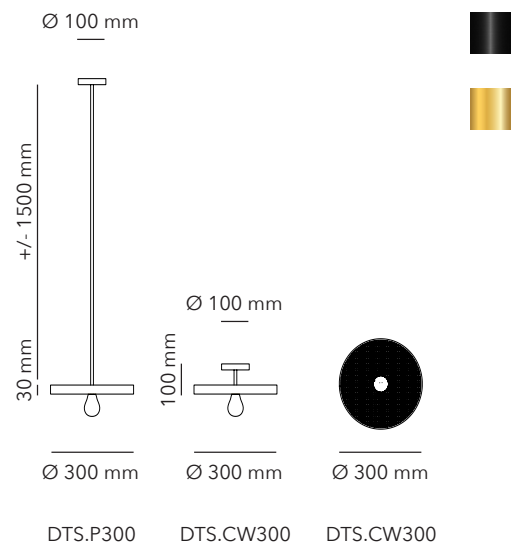

SVDH.

LIGHTS

DATASHEET 2024

DOTS SMALL

PRODUCT TYPE
ENVIRONMENT
ITEM NO.
MATERIALS
COLOURS
DIMENSIONS
CORD LENGTH
LEAD TIME

Pendant, Ceiling-wall lamp
Indoor use only
DTS.P200 / DTS.CW200
Aluminium
Black with gold
Ø 200 mm
1500 mm
2 - 4 weeks

GENERAL INFORMATION

Bulb not including

DOTS MEDIUM

PRODUCT TYPE
ENVIRONMENT
ITEM NO.
MATERIALS
COLOURS
DIMENSIONS
CORD LENGTH
LEAD TIME

Pendant, Ceiling-wall lamp
Indoor use only
DTS.P300 / DTS.CW300
Aluminium
Black with gold
Ø 300 mm
1500 mm
2 - 4 weeks

GENERAL INFORMATION

Bulb not including

DOTTS LARGE

PRODUCT TYPE
ENVIRONMENT
ITEM NO.
MATERIALS
COLOURS
DIMENSIONS
CORD LENGTH
LEAD TIME

Pendant, Ceiling-wall lamp
Indoor use only
DTS.P400 / DTS.CW400
Aluminium
Black with gold
Ø 400 mm
1500 mm
2 - 4 weeks