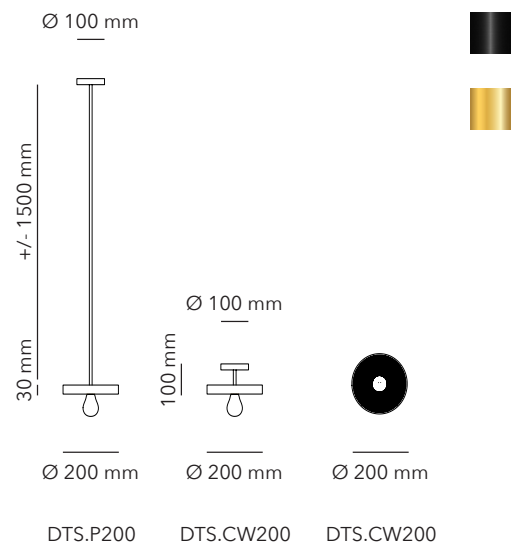

SVDH.

LIGHTS

DATASHEET 2024

DOTS SMALL

PRODUCT TYPE
ENVIRONMENT
ITEM NO.
MATERIALS
COLOURS
DIMENSIONS
CORD LENGTH
LEAD TIME

Pendant, Ceiling-wall lamp
Indoor use only
DTS.P200 / DTS.CW200
Aluminium
Black with gold
Ø 200 mm
1500 mm
2 - 4 weeks

GENERAL INFORMATION

Bulb not including

DOTS MEDIUM

PRODUCT TYPE
ENVIRONMENT
ITEM NO.
MATERIALS
COLOURS
DIMENSIONS
CORD LENGTH
LEAD TIME

Pendant, Ceiling-wall lamp
Indoor use only
DTS.P300 / DTS.CW300
Aluminium
Black with gold
Ø 300 mm
1500 mm
2 - 4 weeks

GENERAL INFORMATION

Bulb not including

DOTTS LARGE

PRODUCT TYPE
ENVIRONMENT
ITEM NO.
MATERIALS
COLOURS
DIMENSIONS
CORD LENGTH
LEAD TIME

Pendant, Ceiling-wall lamp
Indoor use only
DTS.P400 / DTS.CW400
Aluminium
Black with gold
Ø 400 mm
1500 mm
2 - 4 weeks